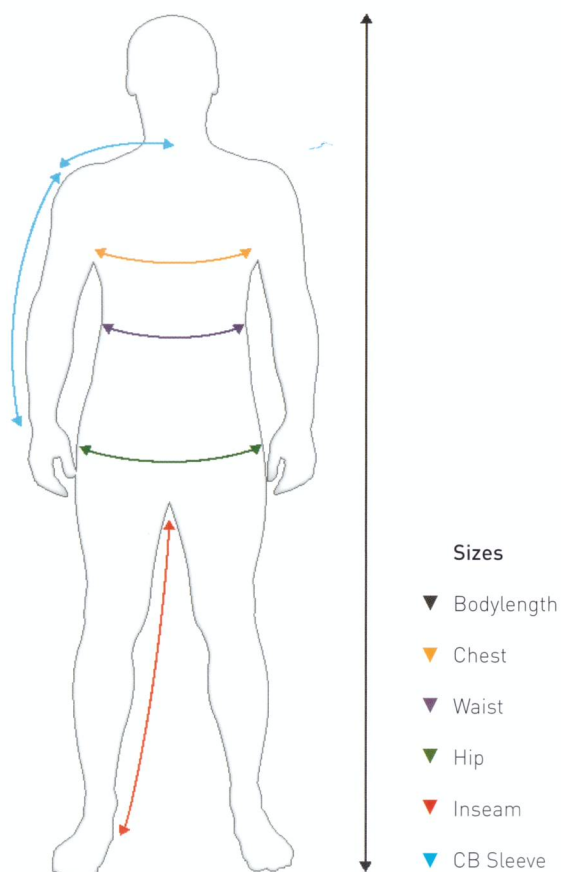

SIZE GUIDE

Sizes

- ▼ Bodylength
- ▼ Chest
- ▼ Waist
- ▼ Hip
- ▼ Inseam
- ▼ CB Sleeve